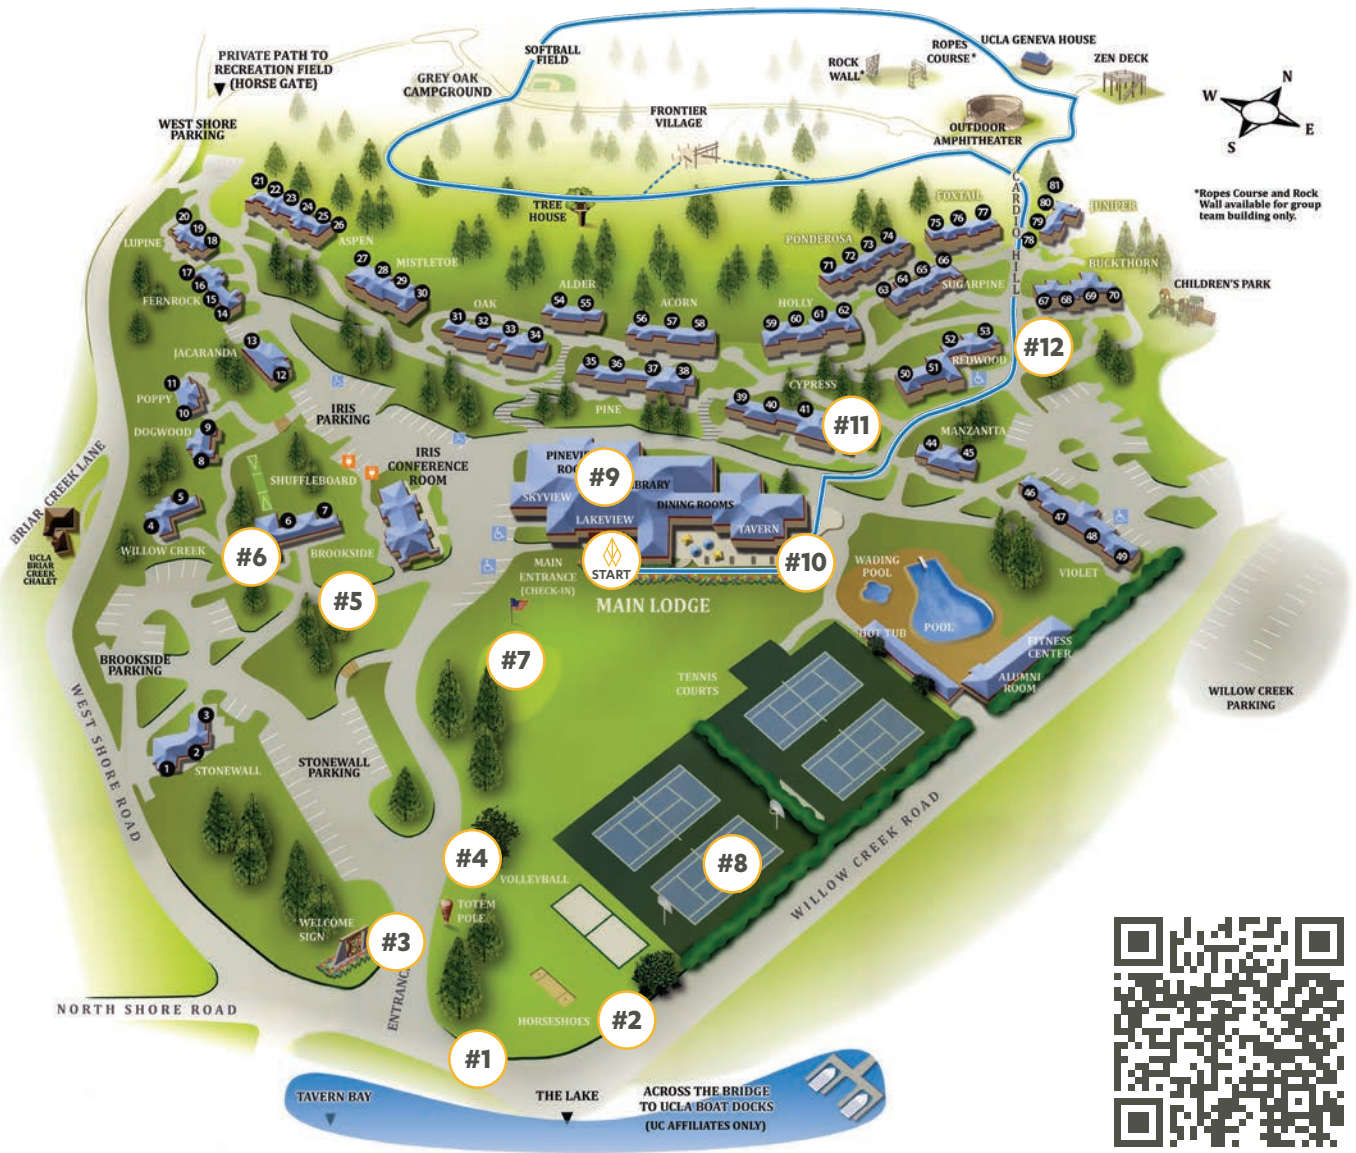

UCLA LAKE ARROWHEAD LODGE

EST. 1922

WALKING ADVENTURES

Explore the Lake Arrowhead Lodge grounds and history with two fantastic trips around the property.

Circle markers indicate points of interest on the History Walk. Head to Marker #1 and scan the QR code with your phone to get started.

The blue line indicates the Cardio Hill walk. Scan the QR code for fun facts and directions.